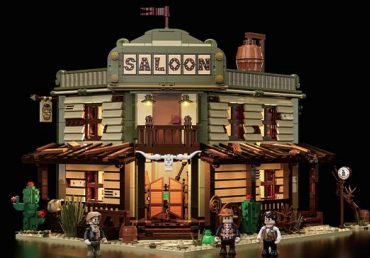

F 9002
Jack And The Beanstalk

• RETRO HOUSE

FH 9001
Wood Cabin

FH 9004
Lakeside Lodge

F 9022
Lookout Campground

F 9013
A-Frame Cabin

F 9018
Hunting Cabin

F 9016
The Farm Truck

• ANCIENT ARCHITECTURE

F 9008
The Lighthouse of Alexandria

• TOWN LIFE

F 9023
Newsstand

• VACATION

F 9012
Camper Van

F 9020
Jungle Off-Road Vehicle

• FARM LIFE

F 9025
Tractor

• THE OLD WEST

F 9021
Western Saloon

F 9026
Old West Sheriff's Office

Funwhole and the funwhole logo are
trademarks of the funwhole group.

WWW.FUNWHOLE.COM 